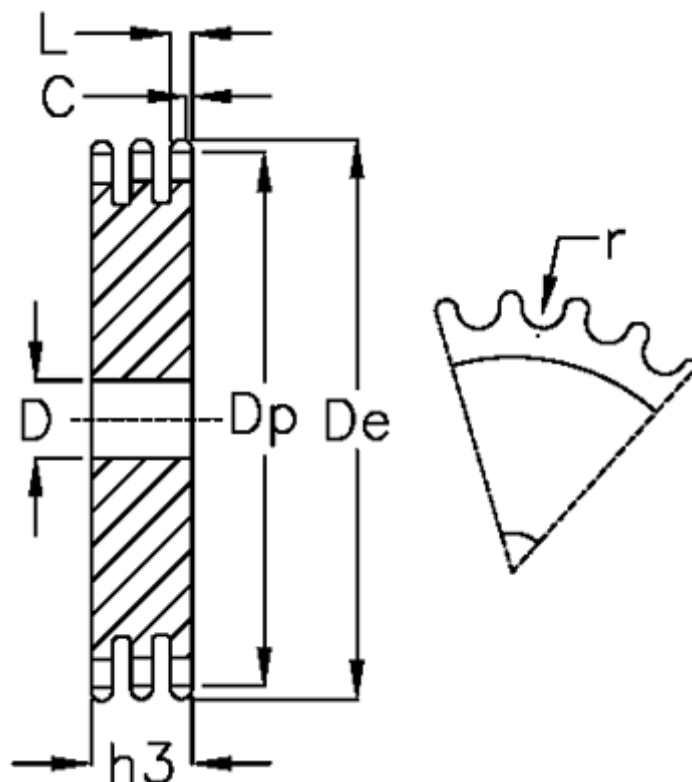

Article number: 616023011076

Description: Plate wheel 28 B-3 Z=76 triplex

Measures

C	= 5	Number of teeth = 76
D	= 40	r = 27.94
De	= 1095	
Dp	= 1075.62	
For chain size	= 1 3/4 x 1 1/4	
For chain type	= 28 B-3	
h3	= 148	
L	= 28.8	